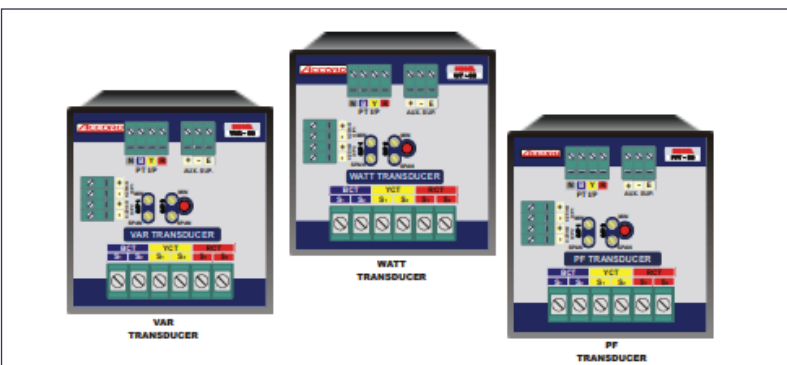

WATT, VAR, PF TRANSDUCER (DIN RAIL)